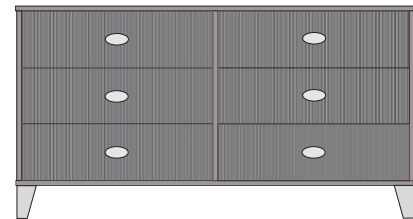

**GENEVA 48" Wall Guard (3 Sizes)**  
 GEN-179 18"W x 1"D x 48"H  
 GEN-184 24"W x 1"D x 48"H  
 GEN-185 30"W x 1"D x 48"H

**GENEVA 36" Wall Guard (3 Sizes)**  
 GEN-178 18"W x 1"D x 36"H  
 GEN-182 24"W x 1"D x 36"H  
 GEN-183 30"W x 1"D x 36"H

**GENEVA Framed Mirror**  
 GEN-100 30"W x 1"D x 42"H

**GENEVA Double Wardrobe**  
 2 Door / 1 Shelf / 1 Rod  
 GEN-139 32"W x 22"D x 72"H

**GENEVA Single Wardrobe**  
 1 Door / 1 Shelf / 1 Rod  
 GEN-138 24"W x 22"D x 66"H

**GENEVA Micro-Fridge Tower with Metal Shelf Protection**  
 GEN-122 24"W x 22"D x 60"H

**GENEVA 6-Drawer Dresser**  
 GEN-111 60"W x 22"D x 32"H

**GENEVA Nightstand with Shelf (3 Sizes)**  
 GEN-O32 18"W x 16"D x 24"H  
 GEN-O49 24"W x 16"D x 24"H  
 GEN-O45 24"W x 16"D x 28"H

**GENEVA Large Micro/Fridge Unit - 3 Drawer with Metal Shelf Protection**  
 GEN-118 48"W x 22"D x 43"H

**GENEVA Small Micro/Fridge Unit with Metal Shelf Protection**  
 GEN-117 48"W x 22"D x 39"H

**GENEVA 3-Drawer Chest with Shelf**  
 GEN-116 36"W x 22"D x 36"H