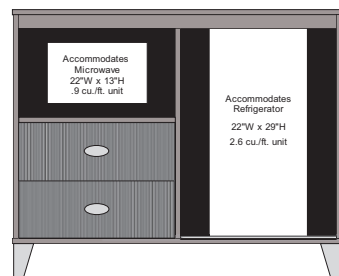

**GENEVA Framed Mirror**  
 GEN-100 30"W x 1"D x 42"H

**GENEVA Double Wardrobe**  
 2 Door / 1 Shelf / 1 Rod  
 GEN-139 32"W x 22"D x 72"H

**GENEVA Single Wardrobe**  
 1 Door / 1 Shelf / 1 Rod  
 GEN-138 24"W x 22"D x 66"H

**GENEVA Micro-Fridge Tower with Metal Shelf Protection**  
 GEN-122 24"W x 22"D x 60"H

**GENEVA 6-Drawer Dresser**  
 GEN-111 60"W x 22"D x 32"H

**GENEVA Nightstand with Shelf (3 Sizes)**  
 GEN-O32 18"W x 16"D x 24"H  
 GEN-O49 24"W x 16"D x 24"H  
 GEN-O45 24"W x 16"D x 28"H

**GENEVA Large Micro/Fridge Unit - 3 Drawer with Metal Shelf Protection**  
 GEN-118 48"W x 22"D x 43"H

**GENEVA Small Micro/Fridge Unit with Metal Shelf Protection**  
 GEN-117 48"W x 22"D x 39"H

**GENEVA 3-Drawer Chest with Shelf**  
 GEN-116 36"W x 22"D x 36"H