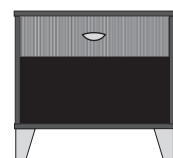

GENEVA 1-Drawer Nightstand (3 Sizes)
GEN-132 18"W x 16"D x 24"H
GEN-149 24"W x 16"D x 24"H
GEN-145 24"W x 16"D x 28"H