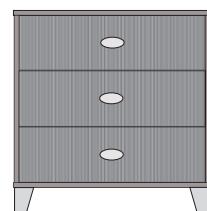

**GENEVA Framed Mirror**  
 GEN-100 30"W x 1"D x 42"H

**GENEVA Double Wardrobe**  
 2 Door / 1 Shelf / 1 Rod  
 GEN-139 32"W x 22"D x 72"H

**GENEVA Single Wardrobe**  
 1 Door / 1 Shelf / 1 Rod  
 GEN-138 24"W x 22"D x 66"H

**GENEVA Micro-Fridge Tower with Metal Shelf Protection**  
 GEN-122 24"W x 22"D x 60"H

**GENEVA 6-Drawer Dresser**  
 GEN-111 60"W x 22"D x 32"H

**GENEVA Nightstand with Shelf (3 Sizes)**  
 GEN-O32 18"W x 16"D x 24"H  
 GEN-O49 24"W x 16"D x 24"H  
 GEN-O45 24"W x 16"D x 28"H

**GENEVA Large Micro/Fridge Unit - 3 Drawer with Metal Shelf Protection**  
 GEN-118 48"W x 22"D x 43"H

**GENEVA Small Micro/Fridge Unit with Metal Shelf Protection**  
 GEN-117 48"W x 22"D x 39"H

**GENEVA 3-Drawer Chest with Shelf**  
 GEN-116 36"W x 22"D x 36"H