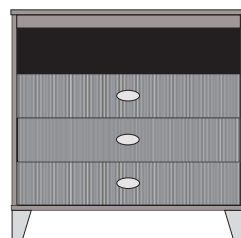

**GENEVA Framed Mirror**  
 GEN-100 30"W x 1"D x 42"H

**GENEVA Double Wardrobe**  
 2 Door / 1 Shelf / 1 Rod  
 GEN-139 32"W x 22"D x 72"H

**GENEVA Single Wardrobe**  
 1 Door / 1 Shelf / 1 Rod  
 GEN-138 24"W x 22"D x 66"H

**GENEVA Micro-Fridge Tower with Metal Shelf Protection**  
 GEN-122 24"W x 22"D x 60"H

**GENEVA 6-Drawer Dresser**  
 GEN-111 60"W x 22"D x 32"H

**GENEVA Nightstand with Shelf (3 Sizes)**  
 GEN-O32 18"W x 16"D x 24"H  
 GEN-O49 24"W x 16"D x 24"H  
 GEN-O45 24"W x 16"D x 28"H

**GENEVA Large Micro/Fridge Unit - 3 Drawer with Metal Shelf Protection**  
 GEN-118 48"W x 22"D x 43"H

**GENEVA Small Micro/Fridge Unit with Metal Shelf Protection**  
 GEN-117 48"W x 22"D x 39"H

**GENEVA 3-Drawer Chest with Shelf**  
 GEN-116 36"W x 22"D x 36"H