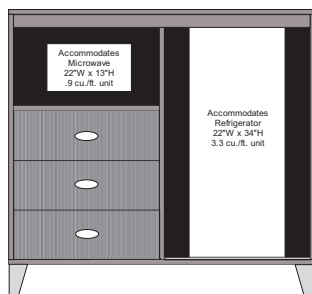

**GENEVA 48" Wall Guard (3 Sizes)**  
 GEN-179 18"W x 1"D x 48"H  
 GEN-184 24"W x 1"D x 48"H  
 GEN-185 30"W x 1"D x 48"H

**GENEVA 36" Wall Guard (3 Sizes)**  
 GEN-178 18"W x 1"D x 36"H  
 GEN-182 24"W x 1"D x 36"H  
 GEN-183 30"W x 1"D x 36"H

**GENEVA Framed Mirror**  
 GEN-100 30"W x 1"D x 42"H

**GENEVA Double Wardrobe**  
 2 Door / 1 Shelf / 1 Rod  
 GEN-139 32"W x 22"D x 72"H

**GENEVA Single Wardrobe**  
 1 Door / 1 Shelf / 1 Rod  
 GEN-138 24"W x 22"D x 66"H

**GENEVA Micro-Fridge Tower with Metal Shelf Protection**  
 GEN-122 24"W x 22"D x 60"H

**GENEVA 6-Drawer Dresser**  
 GEN-111 60"W x 22"D x 32"H

**GENEVA Nightstand with Shelf (3 Sizes)**  
 GEN-O32 18"W x 16"D x 24"H  
 GEN-O49 24"W x 16"D x 24"H  
 GEN-O45 24"W x 16"D x 28"H

**GENEVA Large Micro/Fridge Unit - 3 Drawer with Metal Shelf Protection**  
 GEN-118 48"W x 22"D x 43"H

**GENEVA Small Micro/Fridge Unit with Metal Shelf Protection**  
 GEN-117 48"W x 22"D x 39"H

**GENEVA 3-Drawer Chest with Shelf**  
 GEN-116 36"W x 22"D x 36"H